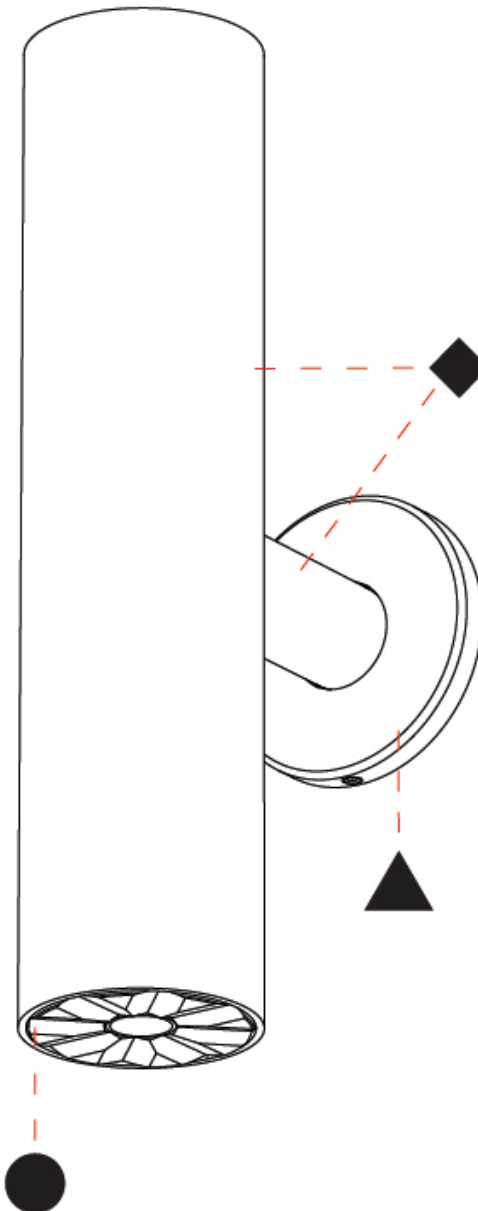

A33304-

PROJECT

TYPE

SPECIFIER

QUANTITY

DATE

A