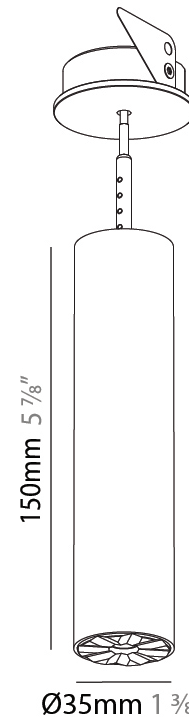

Ø50mm 1 15/16"